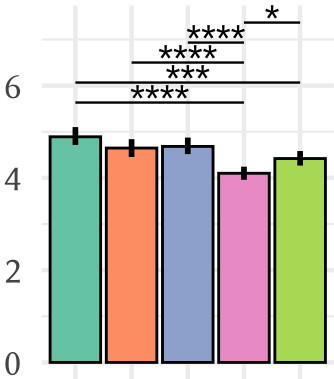

Completion Time (s)

Tips
Prox
Wris
Oppo
Nowh

Location